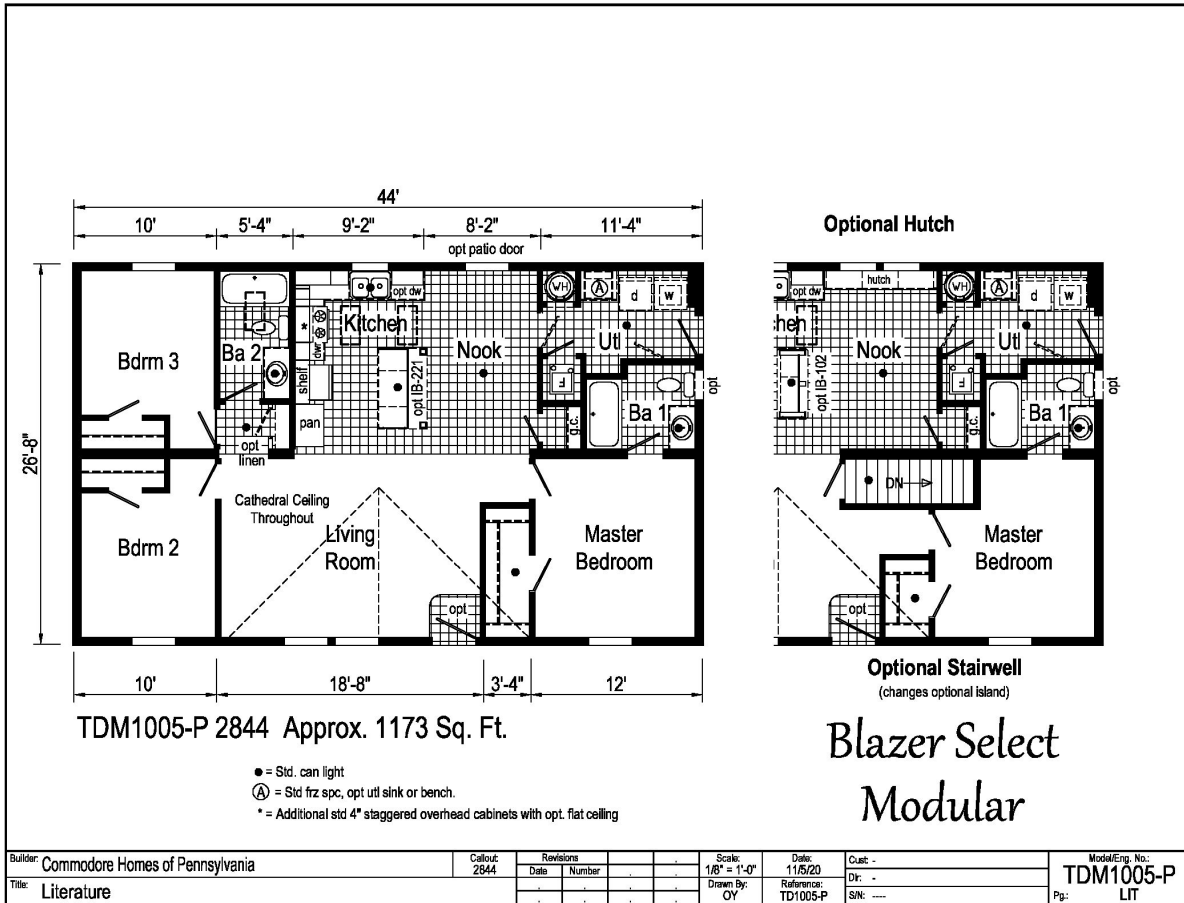

# PRINTABLE INFO SHEET

Series: Blazer Select Modular  
 Model: TDM1005-P