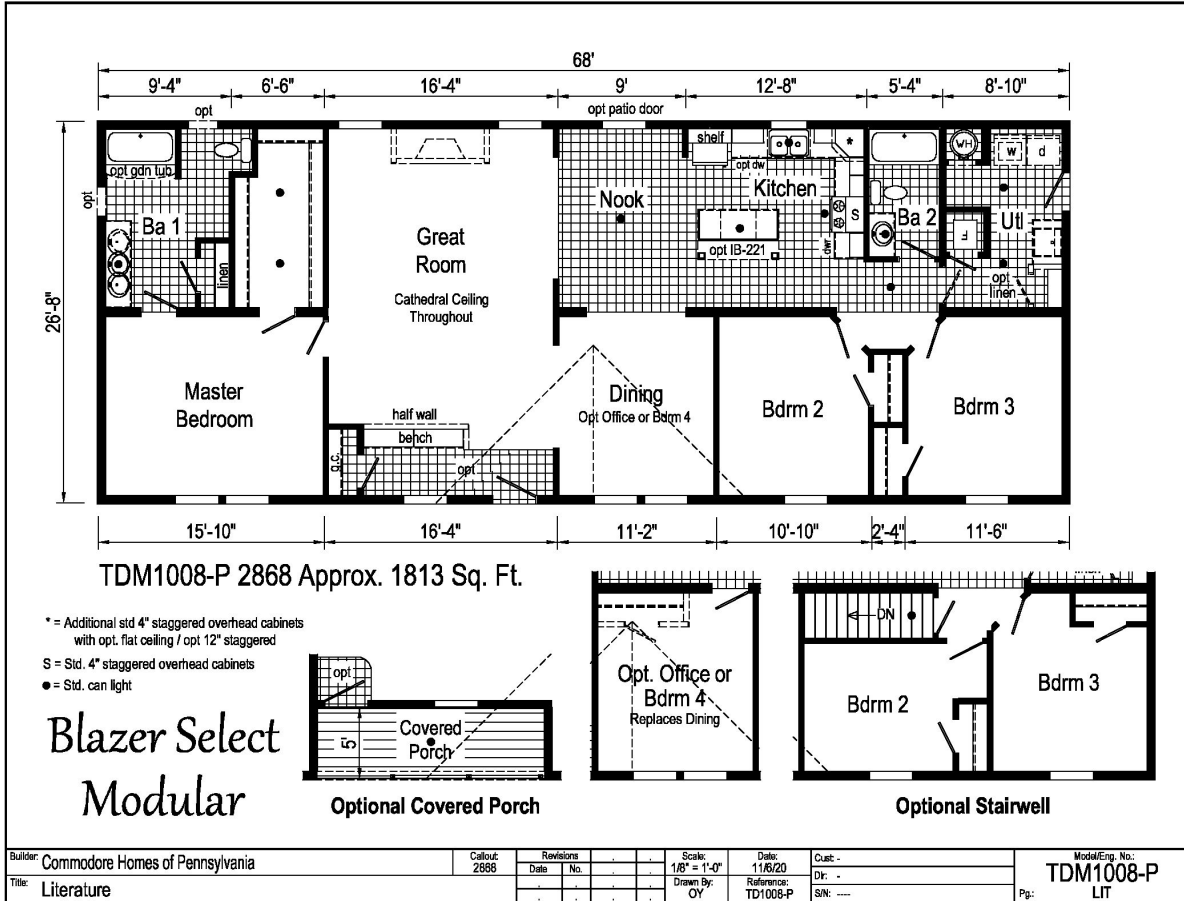

# PRINTABLE INFO SHEET

Series: Blazer Select Modular  
 Model: TDM1008-P

## About This Model

Style: Ranch / Bedrooms: 3 / Bathrooms: 2 / Square Feet: 1813